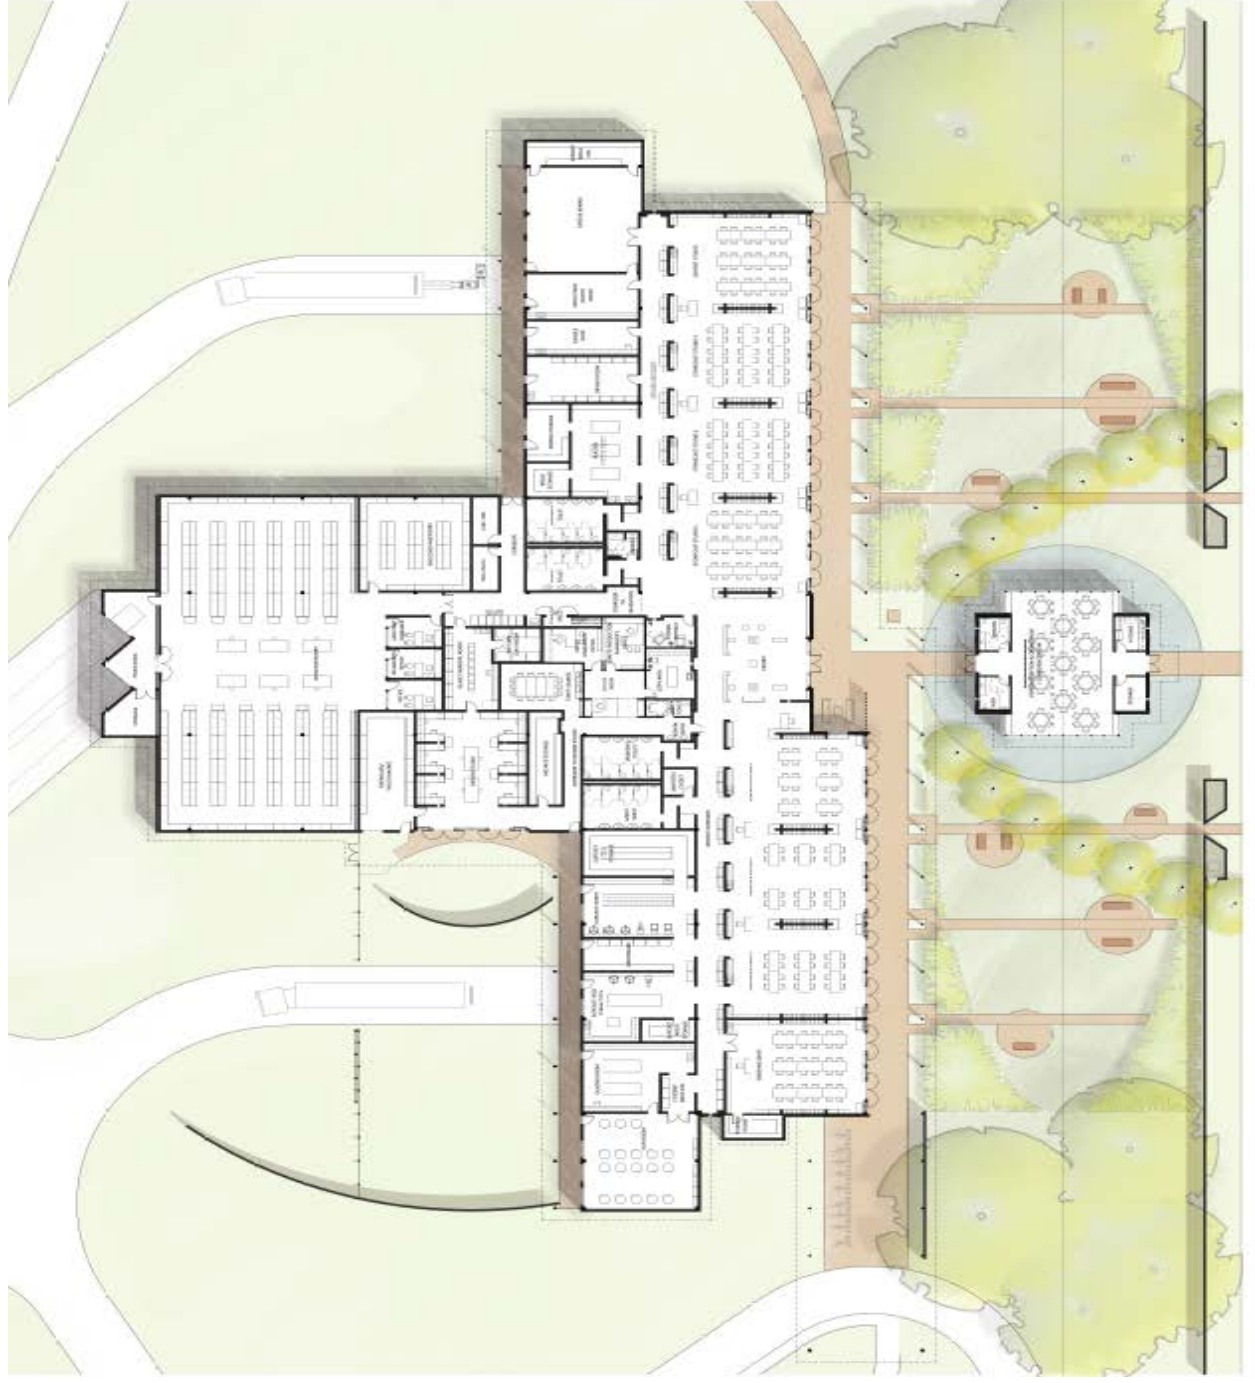

NEW EDUCATION AND
ENTERPRISE
CENTER

THE BROOKWOOD
COMMUNITY

1750 E. M. 1489
BROOKSHIRE, TEXAS

G A B R I E L
GABRIEL ARCHITECTS

S I T E P L A N
0 40 80 160
15 MARCH 2013

NEW EDUCATION AND
ENTERPRISE
CENTRE

THE BROOKWOOD
COMMUNITY

1702 T.M.
BROOKSHIRE, TEXAS

GABRIEL
GABRIEL ARCHITECTS

FLOOR PLAN
0 5 10 20
15 MARCH 2013

BROOKWOOD GROUP HOME
FRONT ELEVATION
3/22' = 1'-0"
APRIL 14, 2013

2nd FLOOR PLAN

1st FLOOR PLAN

GROUP
HOME
THE BROOKWOOD
COMMUNITY