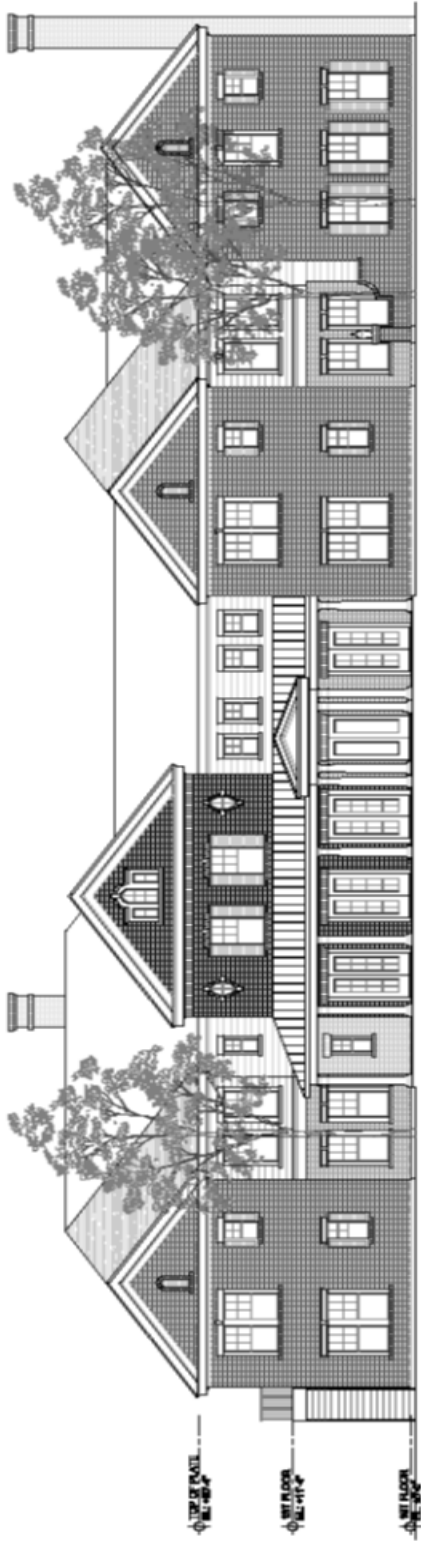

NEW EDUCATION AND
ENTERPRISE
CENTER

THE BROOKWOOD
COMMUNITY

1750 E. M. 1489
BROOKSHIRE, TEXAS

G A B R I E L
GABRIEL ARCHITECTS

S I T E P L A N
0 40 80 160
15 MARCH 2013

NEW EDUCATION AND
ENTERPRISE
CENTRE

THE BROOKWOOD
COMMUNITY

1702 T.M.
BROOKSHIRE, TEXAS

GABRIEL
GABRIEL ARCHITECTS

FLOOR PLAN
0 5 10 20
15 MARCH 2013

BROOKWOOD GROUP HOME
FRONT ELEVATION
3/22' = 1'-0"
APRIL 14, 2013

2nd FLOOR PLAN

1st FLOOR PLAN

GROUP
HOME
THE BROOKWOOD
COMMUNITY

1752 F.M. 1489
BROOKSHIRE, TEXAS

GABRIEL
GABRIEL ARCHITECTS

0 5 10 20 40
9 MAY, 2014